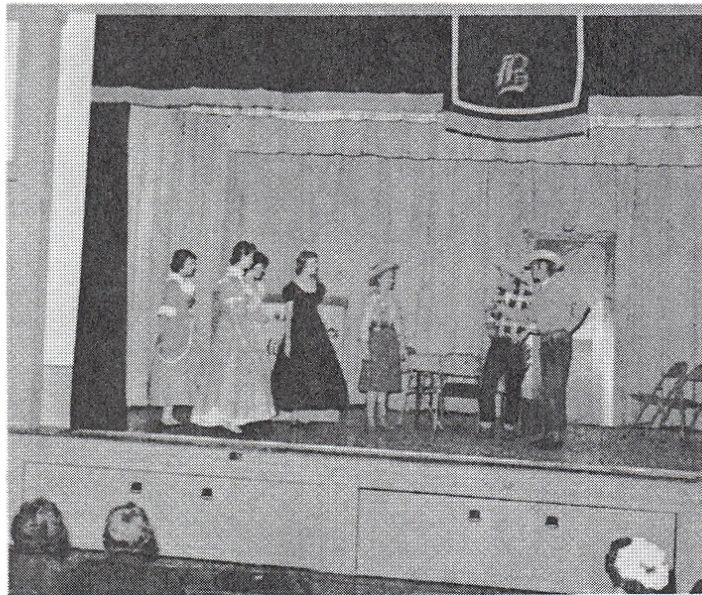

1958 – 1959 Senior Class Play  
 “Desperate Ambrose”

SENIOR CLASS PLAY

DESPERATE AMBROSE

CAST OF CHARACTERS

Dan'l . . . . .	Dan Dyvig
Ambrose Groves . . . . .	Ron Rude
Bert Miller . . . . .	Al Finch
Sheriff Crandall . . . . .	Steve Rye
Hootowl Pete . . . . .	Larry Larson
Stinkweed . . . . .	Art Wilson
Nancy Martin . . . . .	Colleen Tweedt
Anne Martin . . . . .	Judie Floden
Posie . . . . .	Patti Locker
Beth . . . . .	Diane Freeland
Mrs. Spool . . . . .	Gayla Richardson
Lena . . . . .	Judy Adams
Judge . . . . .	Jim Cerise
First Man . . . . .	Gordon Steel
Second Man . . . . .	David Halverson

Ambrose steals the show!

Beth gets the bad news.

This play was a Western comedy with two would-be vaudeville comedians posing as two fearless cowpunchers. They stagger into Dead Man's Gulch and accidentally capture the crooked sheriff and his gang. As all heroes they ended up with the girls.