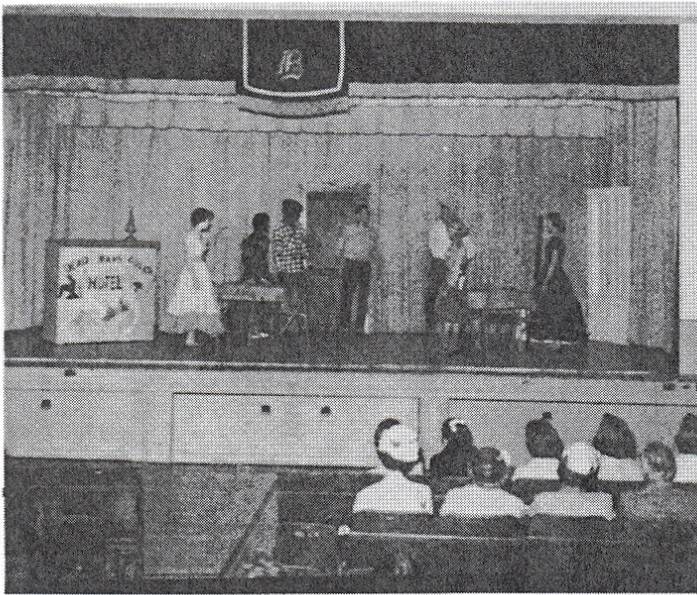

1958 – 1959 Senior Class Play  
 “Desperate Ambrose”

SENIOR CLASS PLAY

DESPERATE AMBROSE

CAST OF CHARACTERS

Dan'l . . . . .	Dan Dyvig
Ambrose Groves . . . . .	Ron Rude
Bert Miller . . . . .	Al Finch
Sheriff Crandall . . . . .	Steve Rye
Hootowl Pete . . . . .	Larry Larson
Stinkweed . . . . .	Art Wilson
Nancy Martin . . . . .	Colleen Tweedt
Anne Martin . . . . .	Judie Floden
Posie . . . . .	Patti Locker
Beth . . . . .	Diane Freeland
Mrs. Spool . . . . .	Gayla Richardson
Lena . . . . .	Judy Adams
Judge . . . . .	Jim Cerise
First Man . . . . .	Gordon Steel
Second Man . . . . .	David Halverson

Ambrose steals the show!

Beth gets the bad news.

This play was a Western comedy with two would-be vaudeville comedians posing as two fearless cowpunchers. They stagger into Dead Man's Gulch and accidentally capture the crooked sheriff and his gang. As all heroes they ended up with the girls.