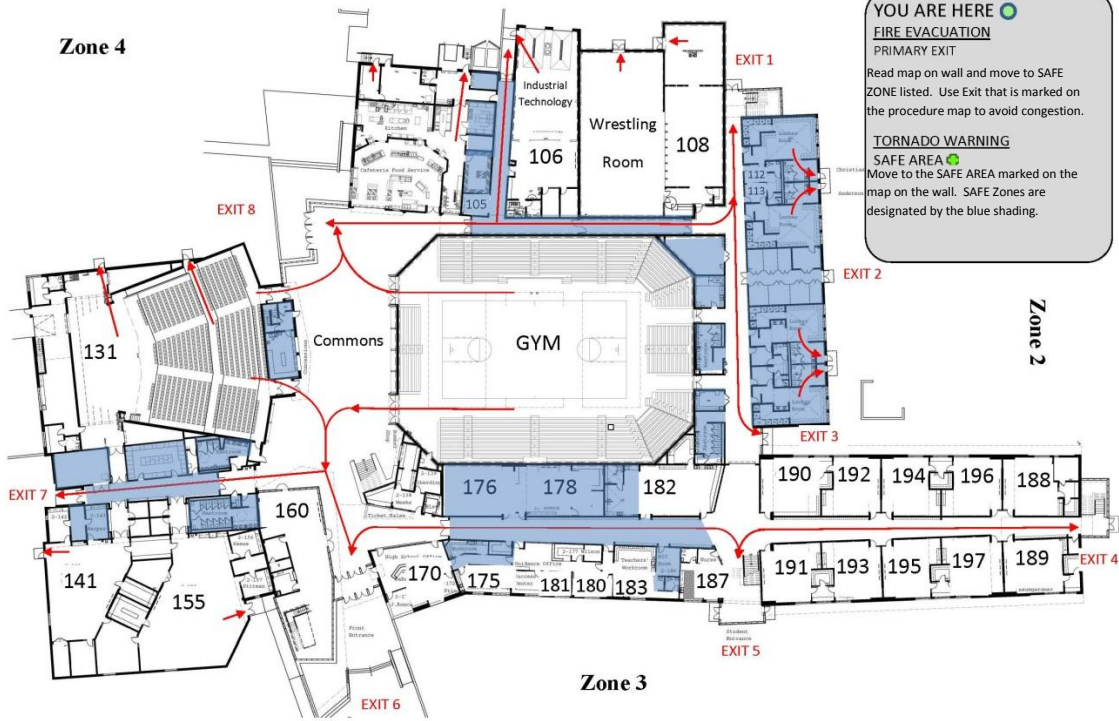

EMERGENCY MAPS (Individual Maps in rooms)

Ballard High School Emergency Map – 1st Floor

Fire/Evacuation and Tornado

Zone 1 → North

YOU ARE HERE ●

FIRE EVACUATION
PRIMARY EXIT
Read map on wall and move to SAFE ZONE listed. Use Exit that is marked on the procedure map to avoid congestion.

TORNADO WARNING
SAFE AREA ●
Move to the SAFE AREA marked on the map on the wall. SAFE Zones are designated by the blue shading.