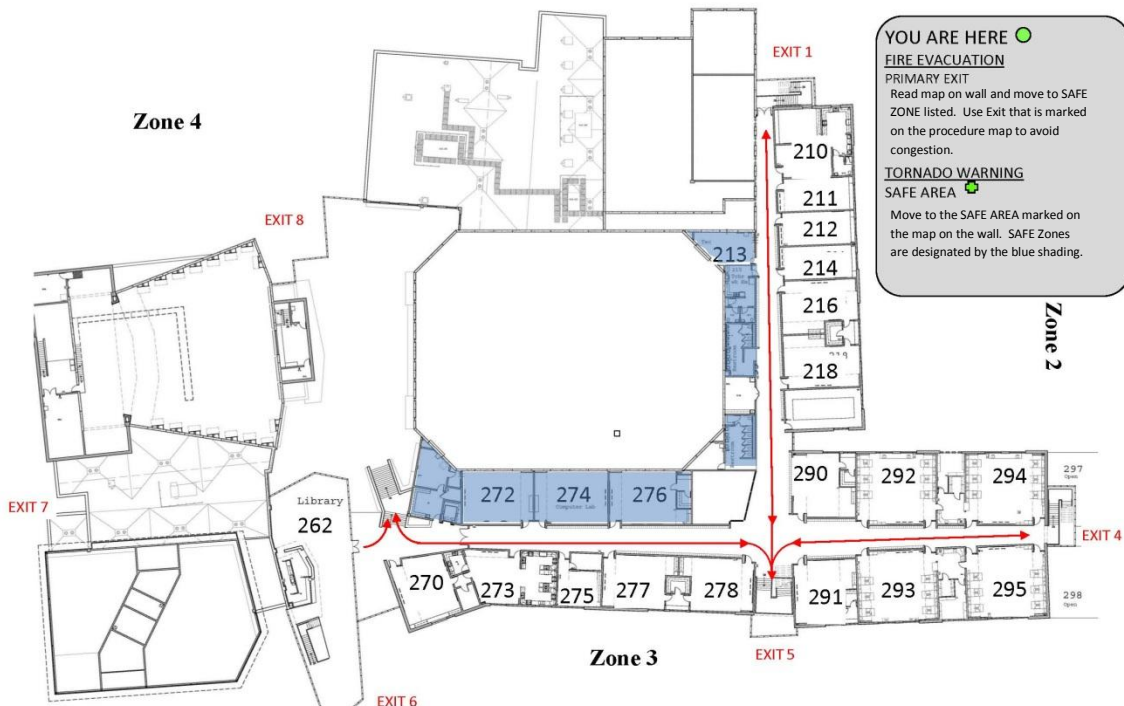

Ballard High School Emergency Map – 2nd Floor

Fire/Evacuation and Tornado

Zone 1 → North

YOU ARE HERE ●

FIRE EVACUATION
PRIMARY EXIT
Read map on wall and move to SAFE ZONE listed. Use Exit that is marked on the procedure map to avoid congestion.

TORNADO WARNING
SAFE AREA ●
Move to the SAFE AREA marked on the map on the wall. SAFE Zones are designated by the blue shading.