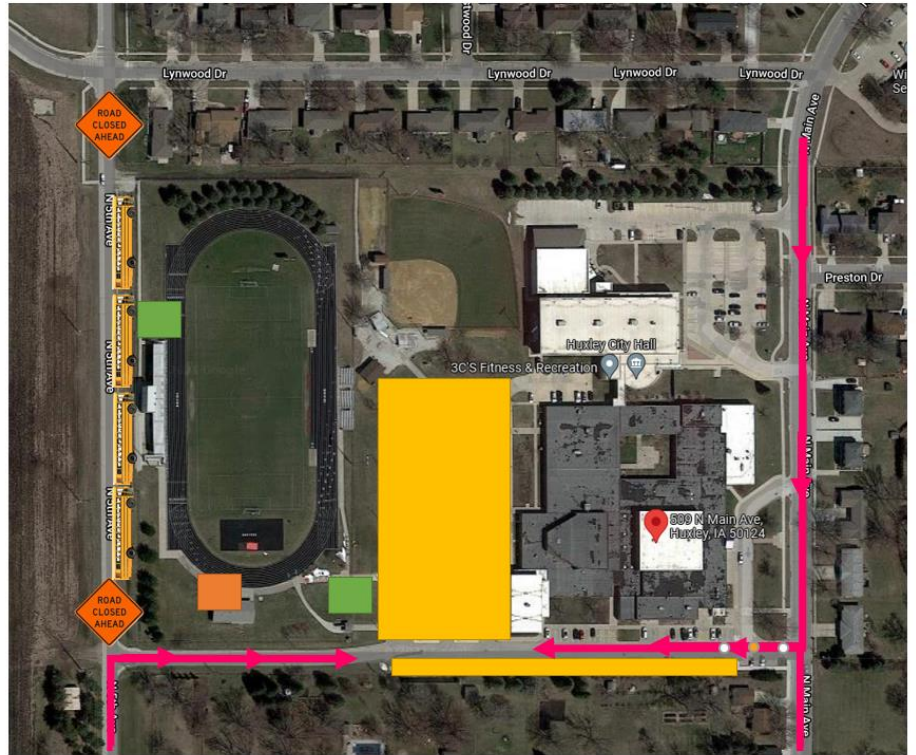

KEY

- Spectator Parking
- Restrooms
- Ticket Gates
- Event Workers/Bus Parking

Ballard Empowers All Learners